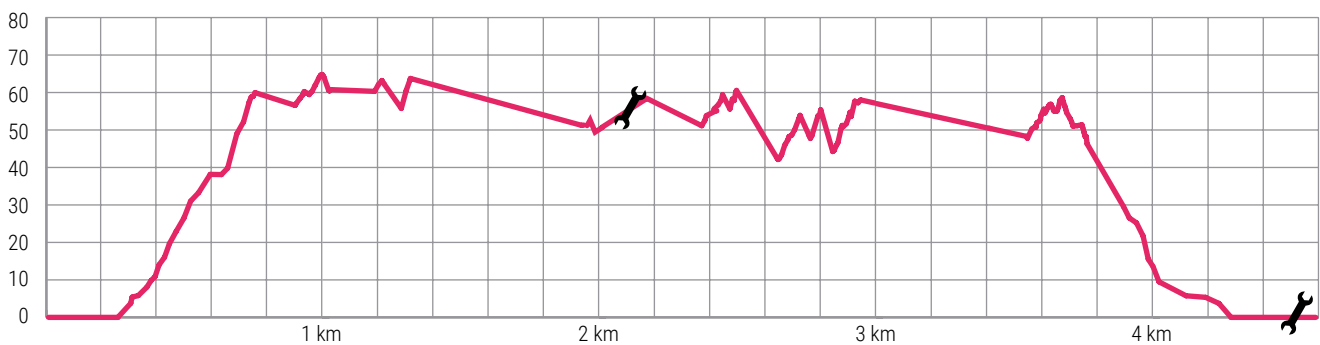

COURSE

COURSE	BSFZ Obertraun Bike Arena
START/FINISH	BSFZ Obertraun Bike Arena
DISTANCE / LAP	4.6 km
ALTITUDE / LAP	250 m
SEA LEVEL	517 m lowest / 581 m highest
CLIMBS	24%
DOWNHILLS	52%
NATURAL SOIL	25%
WIDE TRACK	40%
SINGLE TRACK	15%
FAST DOWNHILL SECTIONS	12%
SLOW TECHNICAL SECTIONS	10%
FEED/TECH ZONE	2

HEIGHT CHART

IMPRINT

content: GO Sportconsulting OG, Libenauerstrasse 33, 4040 Lichtenberg, Austria, contact@go-sportconsulting.com, www.go-sportconsulting.com
layout: www.cyantigerfly.com | **photos:** Markus Kreiner, fairplayfoto.net