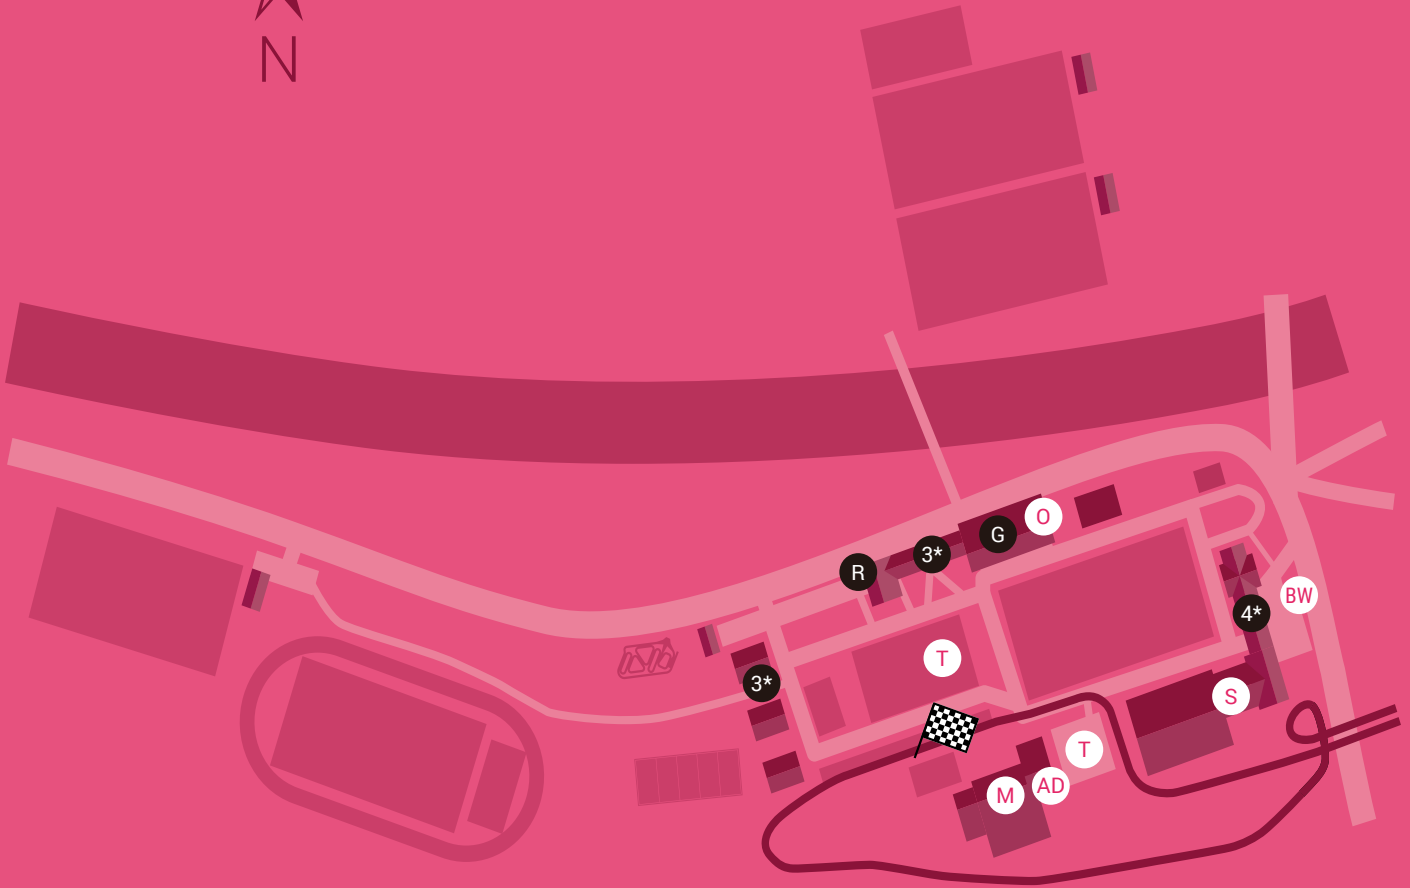

# LOCATION

REGION	Dachstein Salzkammergut (Upper Austria), Austria UNESCO world heritage region
LOCATION	BSFZ Obertraun Bike Arena (All weather artificial XCO course) Winkl 49, 4831 Obertraun, Austria
INSTALLATIONS	Event village with race headquarters, press room, meeting rooms, commissaires room, restaurant & cafe, official hotel, other hotels nearby
ACCOMODATION	5,500+ beds within the region; official hotel with 209 beds (4* to 3*)
TRANSPORTATION	Railwaystation (1.5 km) Bus station (350 m) Motorway (Exit Motorway A1, 80 km / Exit Motorway A10, 50 km) Airport (Salzburg, 85 km / Linz, 125 km / Munich, 250 km / Vienna, 300 km)