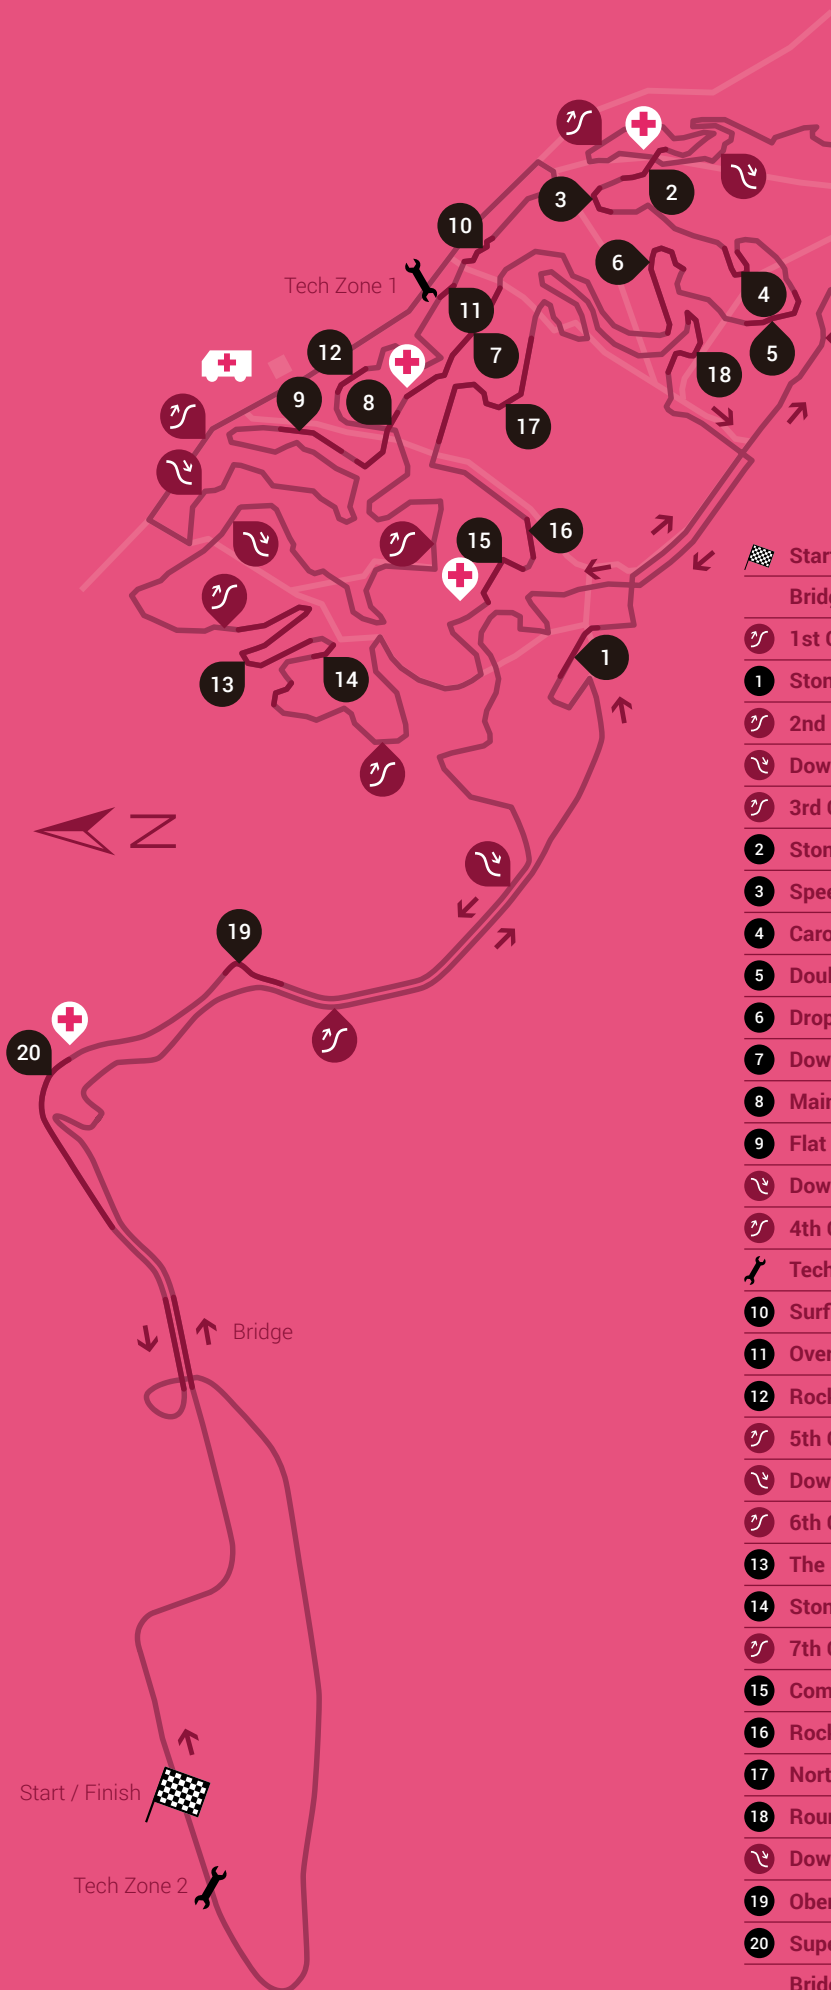

Start / Finish	
	Bridge	6 m high, 50 m long, 4 m wide
	1st Climb	494 m, 59 m altitude, 14% grade (max. 36%)
	1 Stone Steps	downhill jumps over 6 rocks
	2nd climb	97 m, 9 m altitude, 9% grade (max. 18%)
	Downhill	steep downhill on soil
	3rd Climb	33 m, 8 m altitude, 25% grade (max. 28%)
	2 Stone Bridge	flat entry, steep exit into steep turn
	3 Speed Curve	steep turn
	4 Carousel	180° steep turn
	5 Double Trouble	parallel steps over trunks into parallel steep turns
	6 Drop'n'Flow	high step down into pump track segment
	7 Down the Stones	downhill with 5 rock steps
	8 Main Bridge	uphill entry, downhill exit into rock garden
	9 Flat Rock Garden	rock garden with 0% grade
	Downhill	steep downhill on soil
	4th Climb	180 m, 10 m altitude, 9% grade (max. 24%)
	Tech Zone	
	10 Surfing Down	steep turn combination
	11 Over the Rock	trail over a big rock
	12 Rock Garden	rock garden
	5th Climb	95 m, 8 m altitude, 11% grade (max. 24%)
	Downhill	downhill on soil
	6th Climb	79 m, 12 m altitude, 15% grade (max. 23%)
	13 The Snake	steep turn combination (left, right, left 180°)
	14 Stone Drop	stones and roots section
	7th Climb	101 m, 14 m altitude, 18% grade (max. 34%)
	15 Combo	steep downhill (drops, rocks) into parallel steep turns
	16 Rock Garden Expert	rock garden with a turn
	17 Northshore Trail	northshore trail with turns
	18 Round the Roots	turn with pump track elements
	Downhill	330 m, 59 m altitude, 21% grade (max. 39%)
	19 Obertraun Drop	high drop over wood trunks
	20 Super Mario's Garden	steep downhill finish over stone field
	Bridge	
	Tech Zone	
	Start / Finish